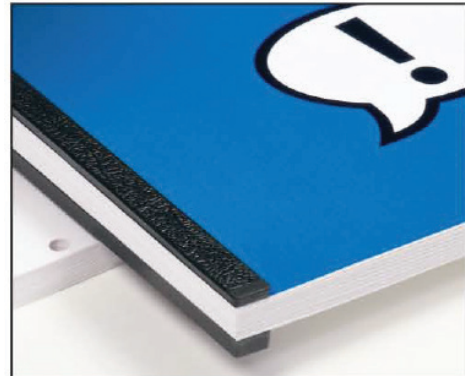

6. Debris Tray

Easy disposal of paper chips and binding strip fragments.

Spine compatibility

SureBind®

Sheet capacity*

22 Sheet punching capacity
500 Sheet binding capacity

SureBind® Spines

These spines add a smooth, book-like finish to your presentations. Both styles lock pages permanently in place without visible holes, tapes or fasteners and are perfect for mailing, filing or stacking.

* Sheet capacity is based on 80gsm paper.

GBC SureBind System One

Manual

Specifications

Binding capacity:	Up to 25mm or 250 sheets
Binding Cycle Seed:	10-12 seconds per cycle
Machine weight:	12.7 kg
Dimensions (W x H x D):	508 (w) x 178 (h) x 380 (d) (MM)
Power requirements:	115V / 60Hz / 3 Amps 230V / 50Hz / 1.5 Amps
Approval:	Designed to meet UL and CSA safety standards

Specifications are subject to change without notification.

Show your best with this professional, book-like finish. VeloBind® and SureBind® are great for filing, stacking and mailing. And, with Hot Knife binding technology, spines permanently lock pages into place to keep reports and proposals secure. These spines come in a variety of sizes and colors for all of your binding projects.